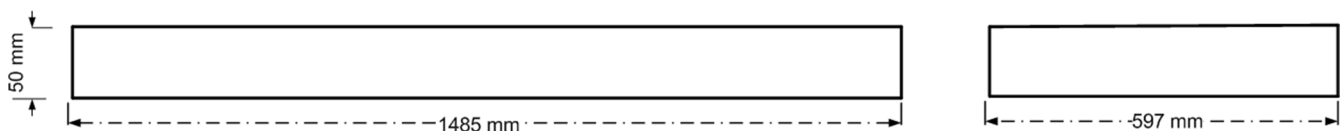

Electrical Data

Lamp Power	35 W
Input voltage	220-240 V
Input Frequency	50-60 Hz
Protection class	Class I

Mechanical Characteristics

Housing Material	Sheet steel 0,5mm
Surface Finish	White powder coating (RAL 9003)
Optical Cover	PMMA
Ingress protection code	IP 20
Mechanical impact protection code	IK03
Dimensions LxWxH	1485x597x50 mm

Logistics

Packing	1 pc per resistant carton
Net weight	xx kg
Gross weight	xx kg ₃
Volume	xx m ³

Dimensional Drawing

ELMASCO INDUSTRIES S.A.

Head Office : 44 K. Palama, 14343 N. Chalkidona, Athens, Greece

Production Plant : Ag. Adrianos, 21100 Nafplio, Greece